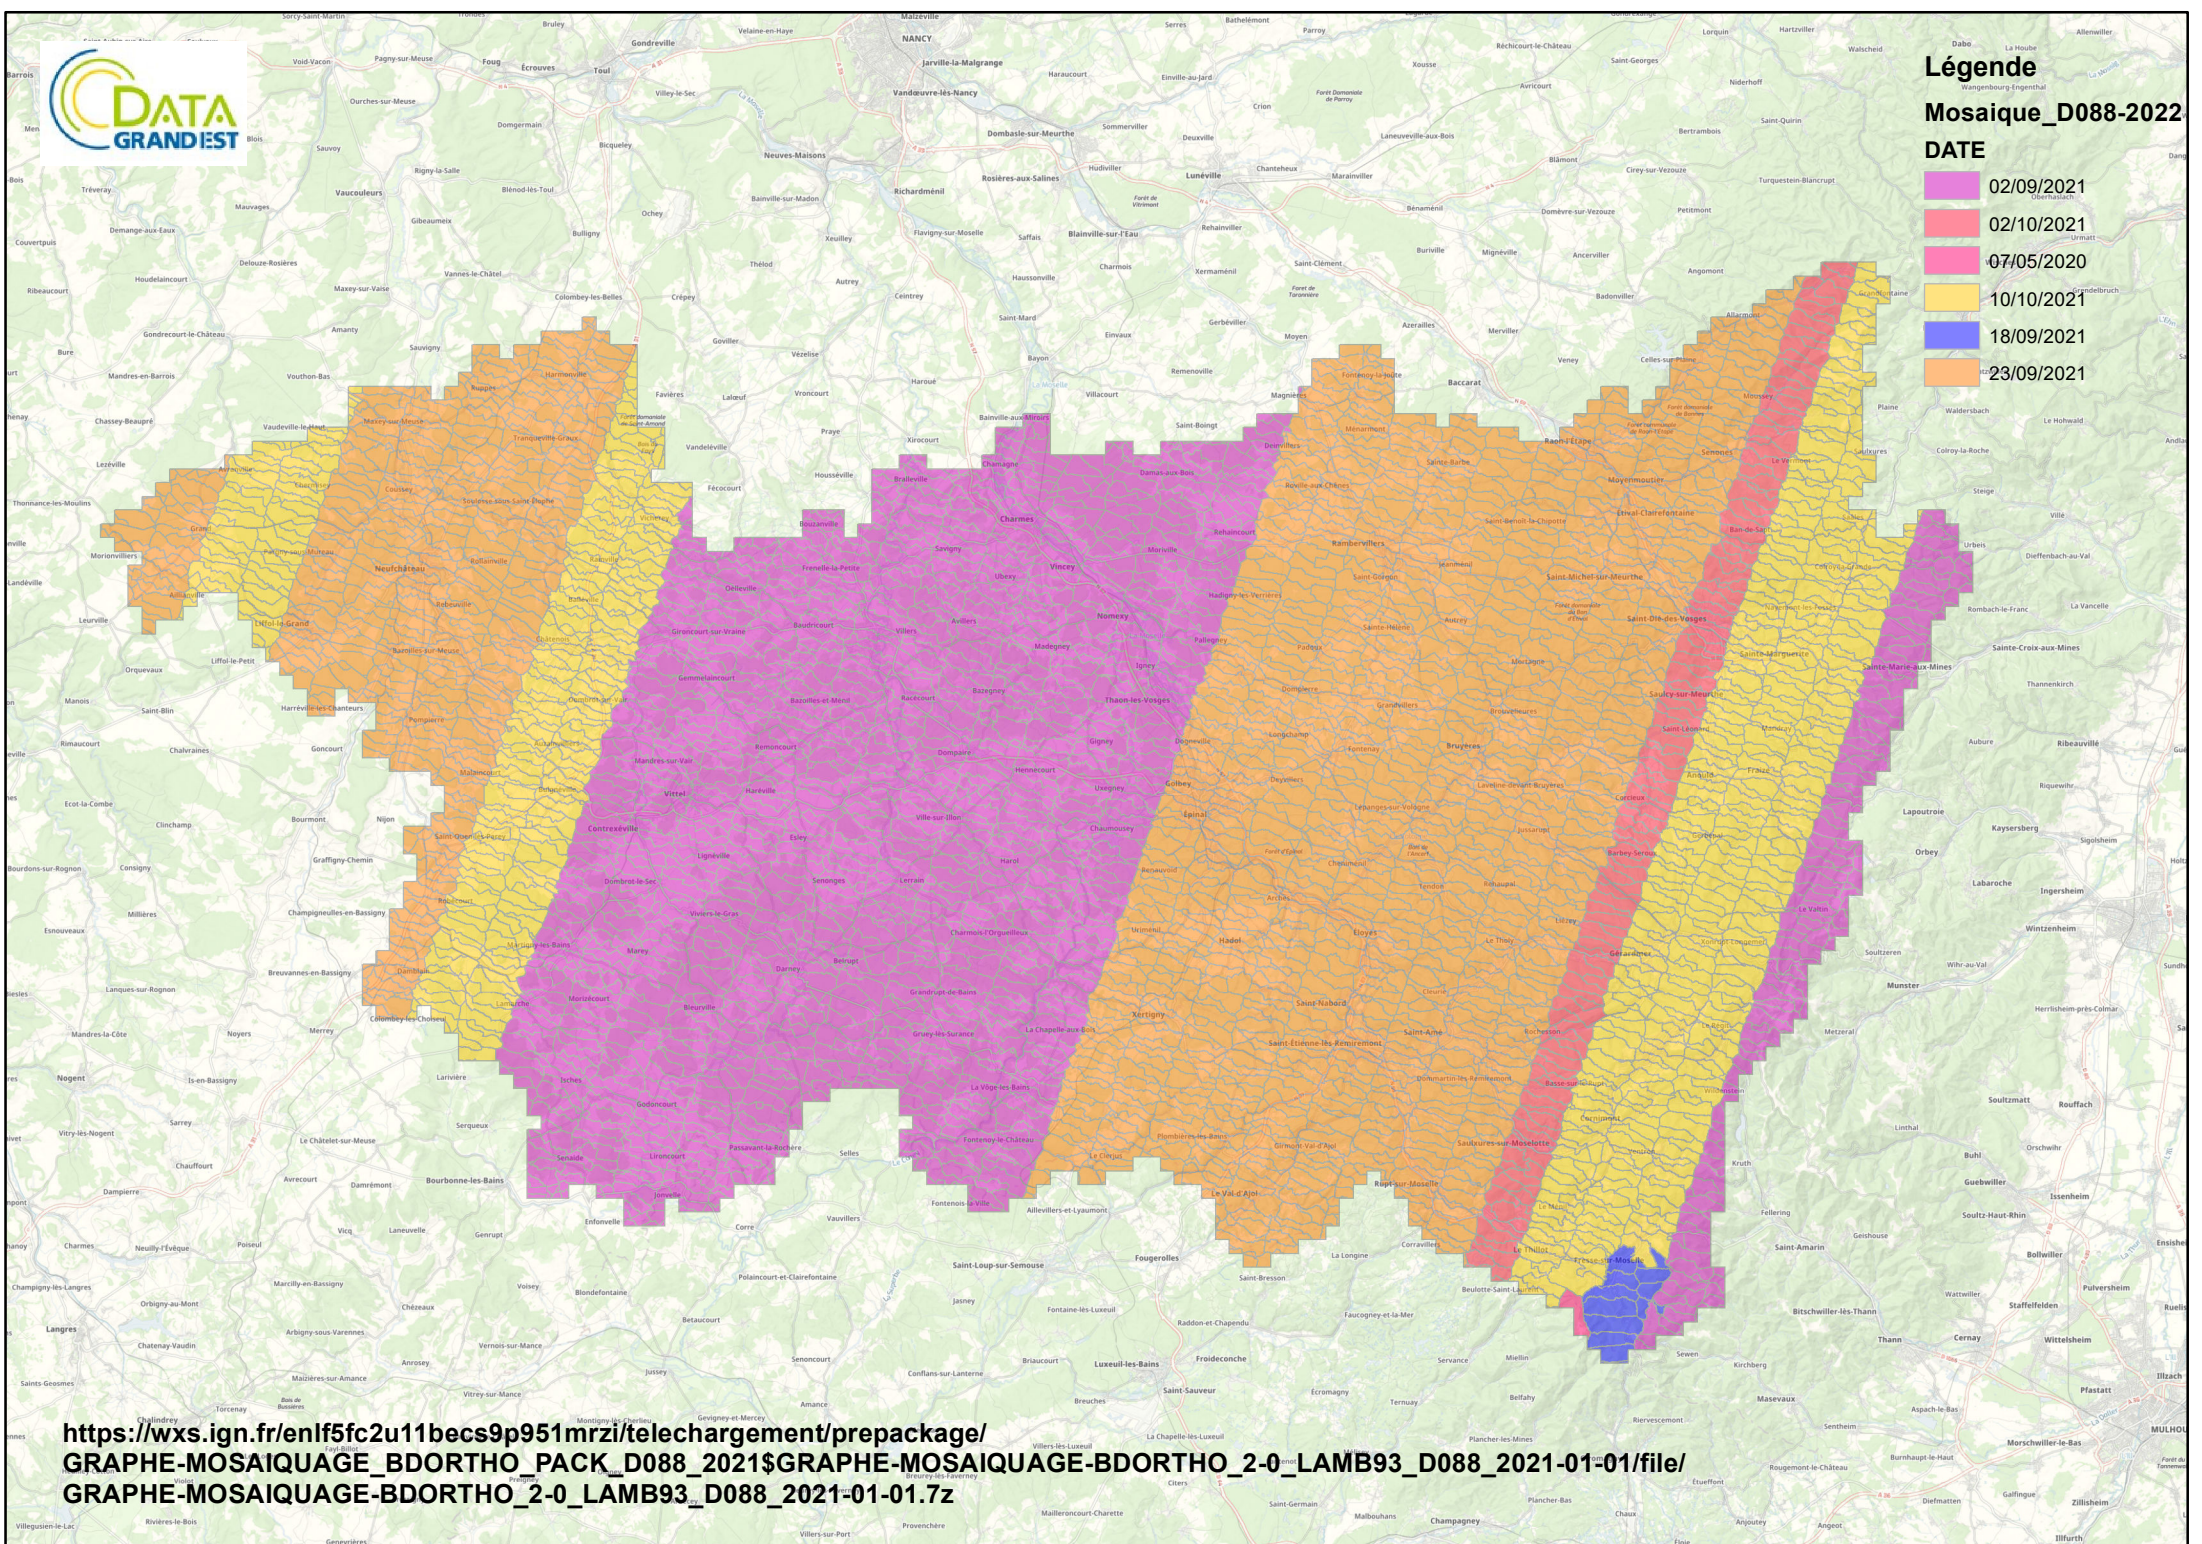

Légende

Mosaïque_D088-2022

DATE

- 02/09/2021
- 02/10/2021
- 07/05/2020
- 10/10/2021
- 18/09/2021
- 23/09/2021

[https://wxs.ign.fr/enlf5fc2u11becs9p951mrzj/telechargement/prepackage/GRAPHE-MOSAQUAGE_BDORTHO_PACK_D088_2021\\$GRAPHE-MOSAQUAGE-BDORTHO_2-0_LAMB93_D088_2021-01-01/file/GRAPHE-MOSAQUAGE-BDORTHO_2-0_LAMB93_D088_2021-01-01.7z](https://wxs.ign.fr/enlf5fc2u11becs9p951mrzj/telechargement/prepackage/GRAPHE-MOSAQUAGE_BDORTHO_PACK_D088_2021$GRAPHE-MOSAQUAGE-BDORTHO_2-0_LAMB93_D088_2021-01-01/file/GRAPHE-MOSAQUAGE-BDORTHO_2-0_LAMB93_D088_2021-01-01.7z)